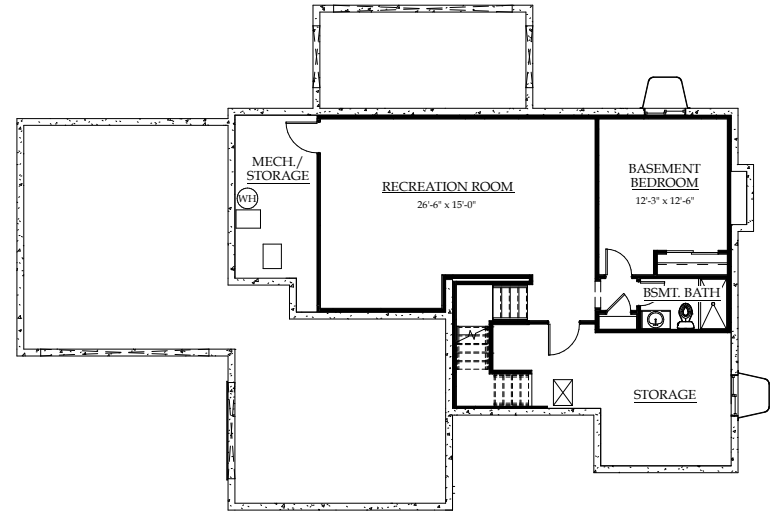

Modern Prairie

Wine Country

Modern Farmhouse

CELEBRITY
Custom Homes

PLAN TWO: TWO-STORY
2,924 finished square feet ♦ 3 to 7 bedrooms
2.5 to 5 baths ♦ 3- to 4-car garage

BEDROOM 4 & BATH 4
(IN LIEU OF LOFT)

LINEN CLOSET

STANDARD UPPER LEVEL

PRIMARY BATH
ALTERNATIVE LAYOUT

LOWER LEVEL WITH
SUNROOM OPTION

STANDARD LOWER LEVEL

FINISHED BASEMENT WITH
ADDITIONAL BEDROOM & FULL BATH

FINISHED BASEMENT WITH
2 ADDITIONAL BEDROOM & FULL BATH