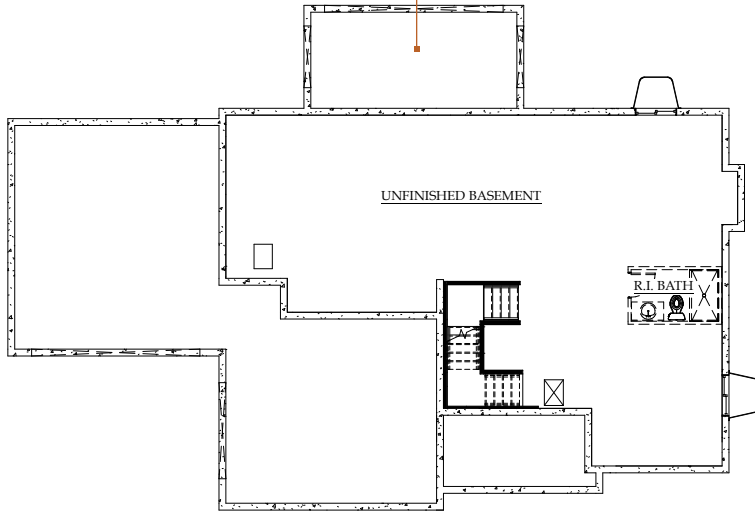

Modern Prairie

Wine Country

Modern Farmhouse

CELEBRITY
Custom Homes

PLAN TWO: TWO-STORY
2,924 finished square feet ♦ 3 to 7 bedrooms
2.5 to 5 baths ♦ 3- to 4-car garage

BEDROOM 4 & BATH 4
(IN LIEU OF LOFT)

LINEN CLOSET

STANDARD UPPER LEVEL

PRIMARY BATH
ALTERNATIVE LAYOUT

LOWER LEVEL WITH
SUNROOM OPTION

STANDARD LOWER LEVEL

FINISHED BASEMENT WITH
ADDITIONAL BEDROOM & FULL BATH

FINISHED BASEMENT WITH
2 ADDITIONAL BEDROOM & FULL BATH