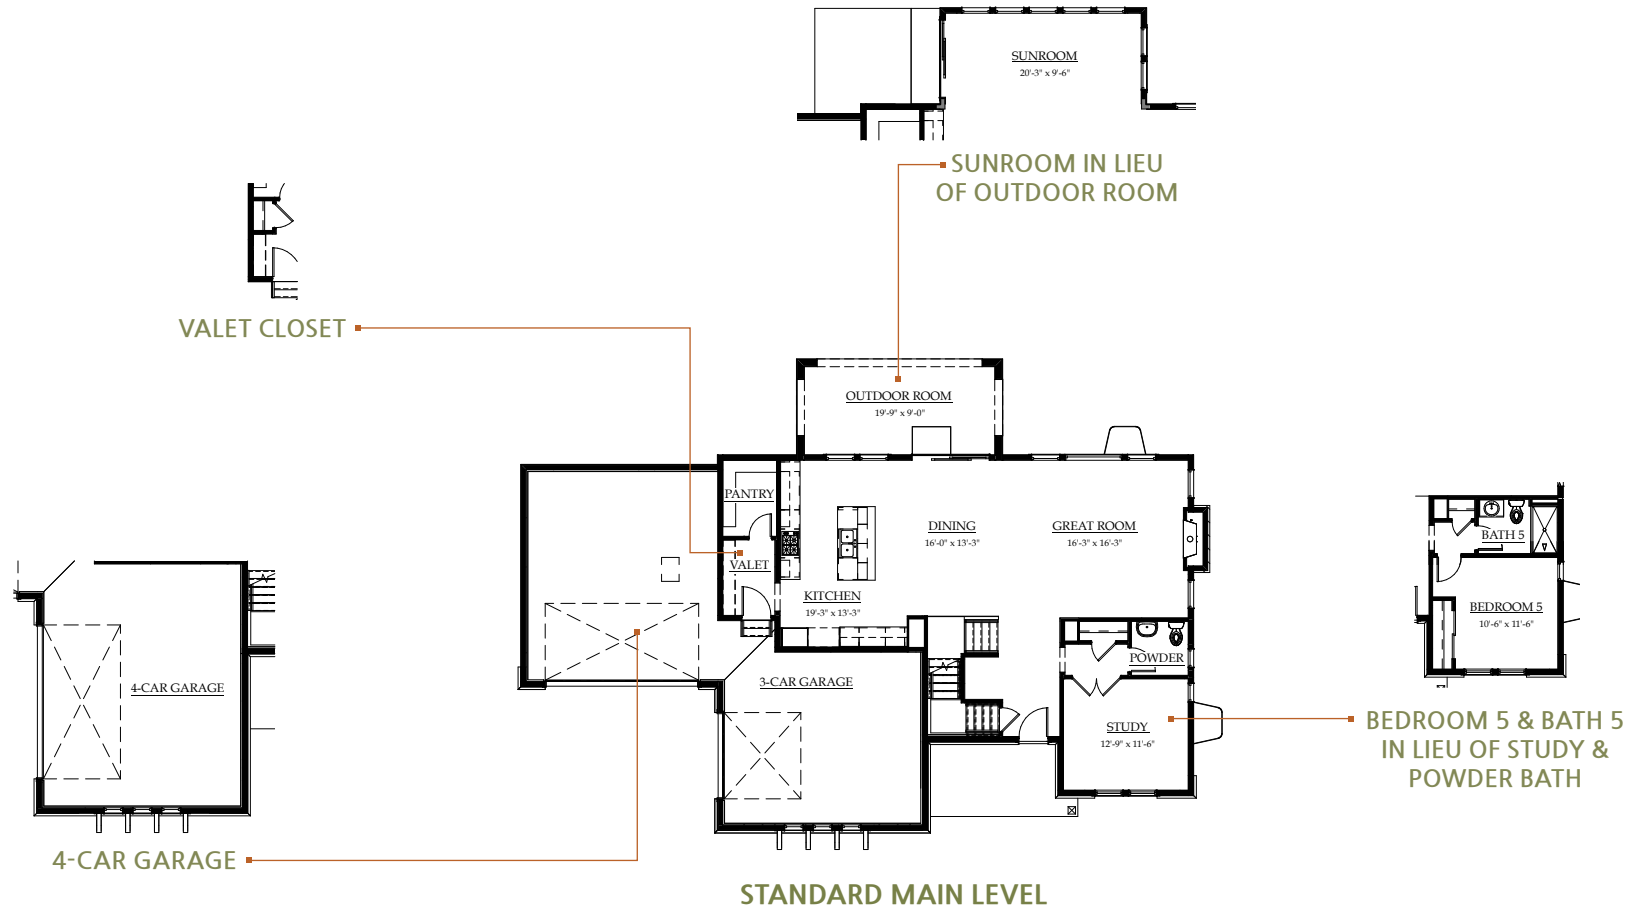

Modern Prairie

Wine Country

Modern Farmhouse

CELEBRITY
Custom Homes

PLAN TWO: TWO-STORY
2,924 finished square feet ♦ 3 to 7 bedrooms
2.5 to 5 baths ♦ 3- to 4-car garage

BEDROOM 4 & BATH 4
(IN LIEU OF LOFT)

LINEN CLOSET

STANDARD UPPER LEVEL

PRIMARY BATH
ALTERNATIVE LAYOUT

LOWER LEVEL WITH
SUNROOM OPTION

STANDARD LOWER LEVEL

FINISHED BASEMENT WITH
ADDITIONAL BEDROOM & FULL BATH

FINISHED BASEMENT WITH
2 ADDITIONAL BEDROOM & FULL BATH