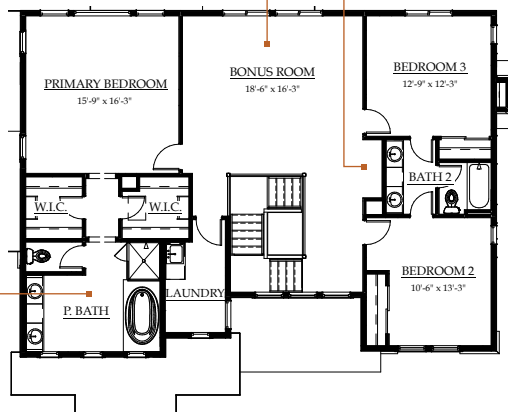

Modern Prairie

Wine Country

Modern Farmhouse

CELEBRITY
Custom Homes

PLAN TWO: TWO-STORY
2,924 finished square feet ♦ 3 to 7 bedrooms
2.5 to 5 baths ♦ 3- to 4-car garage

BEDROOM 4 & BATH 4
(IN LIEU OF LOFT)

LINEN CLOSET

STANDARD UPPER LEVEL

PRIMARY BATH
ALTERNATIVE LAYOUT

LOWER LEVEL WITH
SUNROOM OPTION

STANDARD LOWER LEVEL

FINISHED BASEMENT WITH
ADDITIONAL BEDROOM & FULL BATH

FINISHED BASEMENT WITH
2 ADDITIONAL BEDROOM & FULL BATH