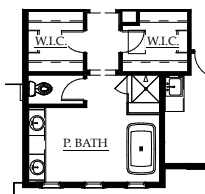

Modern Prairie

Wine Country

Modern Farmhouse

CELEBRITY
Custom Homes

PLAN TWO: TWO-STORY
2,924 finished square feet ♦ 3 to 7 bedrooms
2.5 to 5 baths ♦ 3- to 4-car garage

BEDROOM 4 & BATH 4
(IN LIEU OF LOFT)

LINEN CLOSET

STANDARD UPPER LEVEL

PRIMARY BATH
ALTERNATIVE LAYOUT

LOWER LEVEL WITH
SUNROOM OPTION

STANDARD LOWER LEVEL

FINISHED BASEMENT WITH
ADDITIONAL BEDROOM & FULL BATH

FINISHED BASEMENT WITH
2 ADDITIONAL BEDROOM & FULL BATH