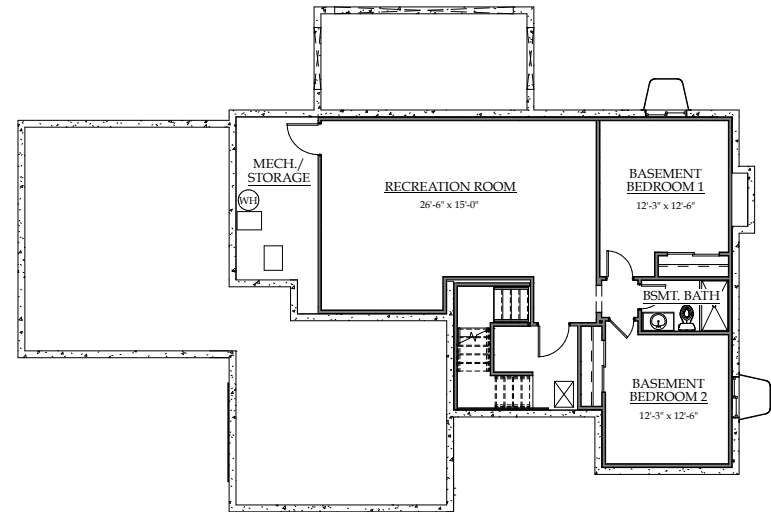

Modern Prairie

Wine Country

Modern Farmhouse

CELEBRITY
Custom Homes

PLAN TWO: TWO-STORY
2,924 finished square feet ♦ 3 to 7 bedrooms
2.5 to 5 baths ♦ 3- to 4-car garage

BEDROOM 4 & BATH 4
(IN LIEU OF LOFT)

LINEN CLOSET

STANDARD UPPER LEVEL

PRIMARY BATH
ALTERNATIVE LAYOUT

LOWER LEVEL WITH
SUNROOM OPTION

STANDARD LOWER LEVEL

FINISHED BASEMENT WITH
ADDITIONAL BEDROOM & FULL BATH

FINISHED BASEMENT WITH
2 ADDITIONAL BEDROOM & FULL BATH