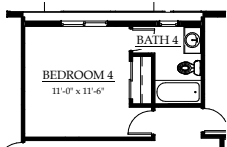

Modern Prairie

Wine Country

Modern Farmhouse

CELEBRITY
Custom Homes

PLAN TWO: TWO-STORY
2,924 finished square feet ♦ 3 to 7 bedrooms
2.5 to 5 baths ♦ 3- to 4-car garage

BEDROOM 4 & BATH 4
(IN LIEU OF LOFT)

LINEN CLOSET

STANDARD UPPER LEVEL

PRIMARY BATH
ALTERNATIVE LAYOUT

LOWER LEVEL WITH
SUNROOM OPTION

STANDARD LOWER LEVEL

FINISHED BASEMENT WITH
ADDITIONAL BEDROOM & FULL BATH

FINISHED BASEMENT WITH
2 ADDITIONAL BEDROOM & FULL BATH