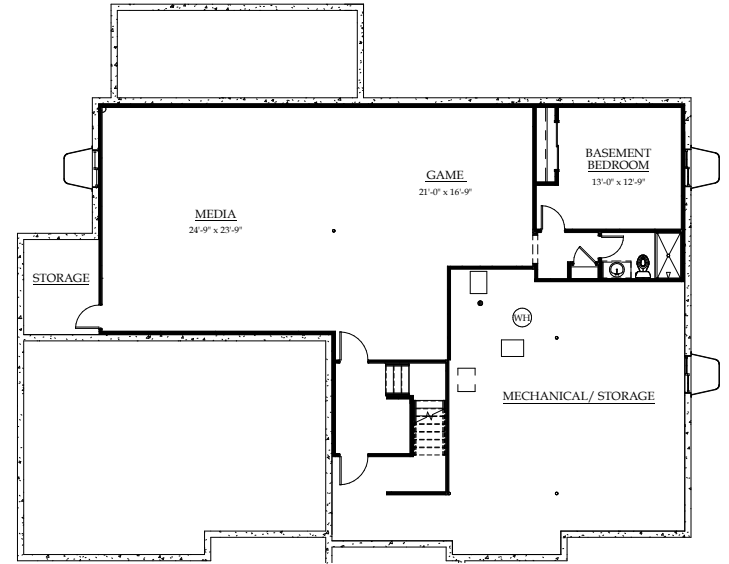

Modern Prairie

Wine Country

Modern Farmhouse

CELEBRITY
Custom Homes

PLAN ONE: RANCH

2,529 finished square feet ♦ 2 to 4 bedrooms
2.5 to 3.5 baths ♦ 3- to 4-car garage

STANDARD MAIN LEVEL

STANDARD LOWER LEVEL

FINISHED BASEMENT WITH ADDITIONAL BEDROOM & FULL BATH

FINISHED BASEMENT WITH 2 ADDITIONAL BEDROOMS & FULL BATH