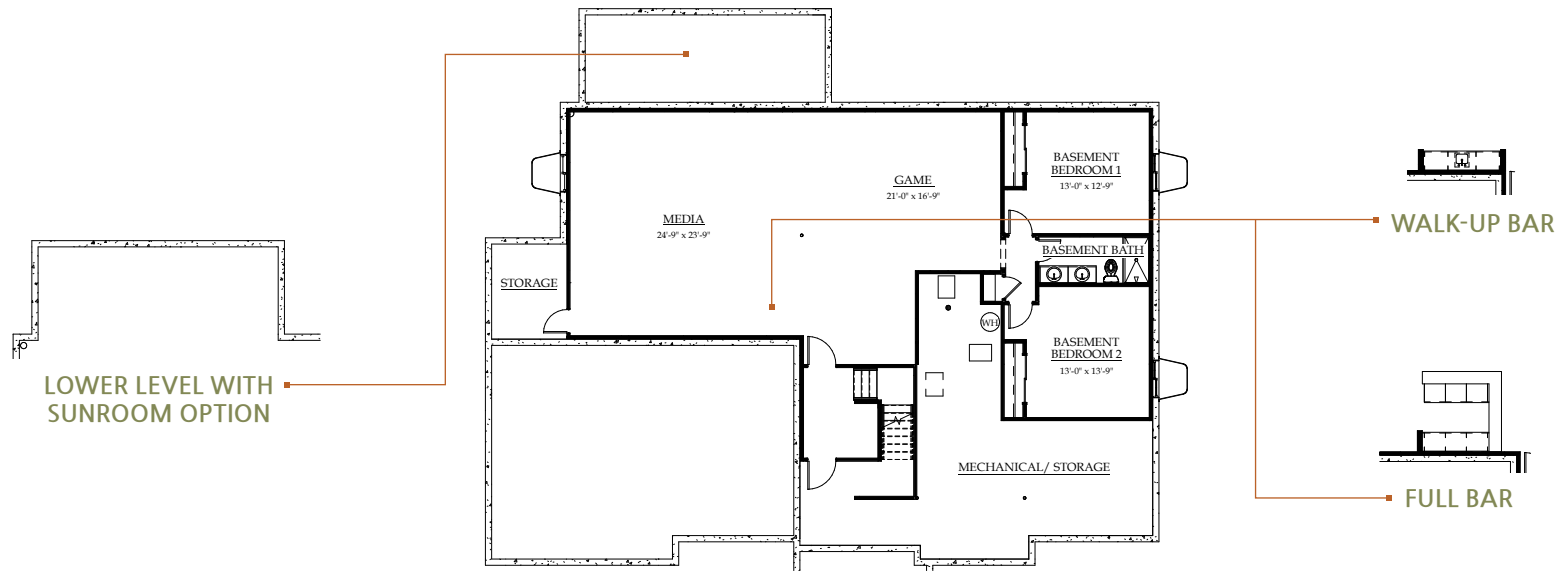

Modern Prairie

Wine Country

Modern Farmhouse

CELEBRITY
Custom Homes

PLAN ONE: RANCH

2,529 finished square feet ♦ 2 to 4 bedrooms
2.5 to 3.5 baths ♦ 3- to 4-car garage

STANDARD MAIN LEVEL

STANDARD LOWER LEVEL

FINISHED BASEMENT WITH ADDITIONAL BEDROOM & FULL BATH

FINISHED BASEMENT WITH 2 ADDITIONAL BEDROOMS & FULL BATH