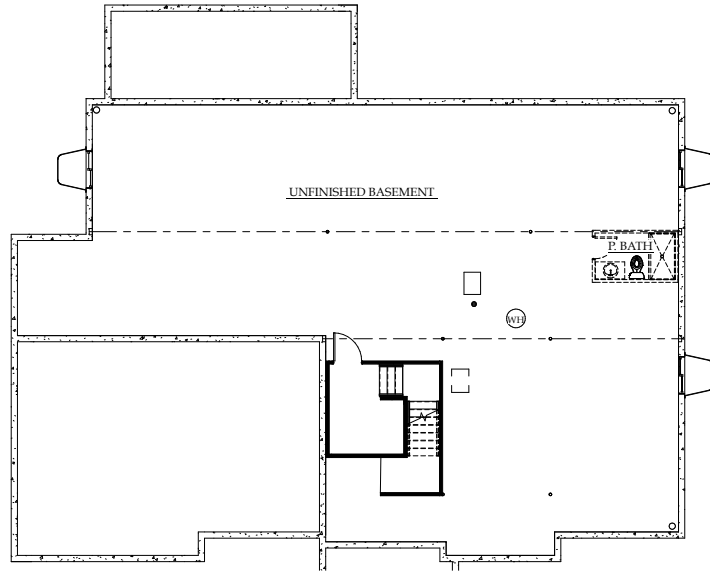

Modern Prairie

Wine Country

Modern Farmhouse

CELEBRITY
Custom Homes

PLAN ONE: RANCH

2,529 finished square feet ♦ 2 to 4 bedrooms
2.5 to 3.5 baths ♦ 3- to 4-car garage

STANDARD MAIN LEVEL

STANDARD LOWER LEVEL

FINISHED BASEMENT WITH ADDITIONAL BEDROOM & FULL BATH

FINISHED BASEMENT WITH 2 ADDITIONAL BEDROOMS & FULL BATH