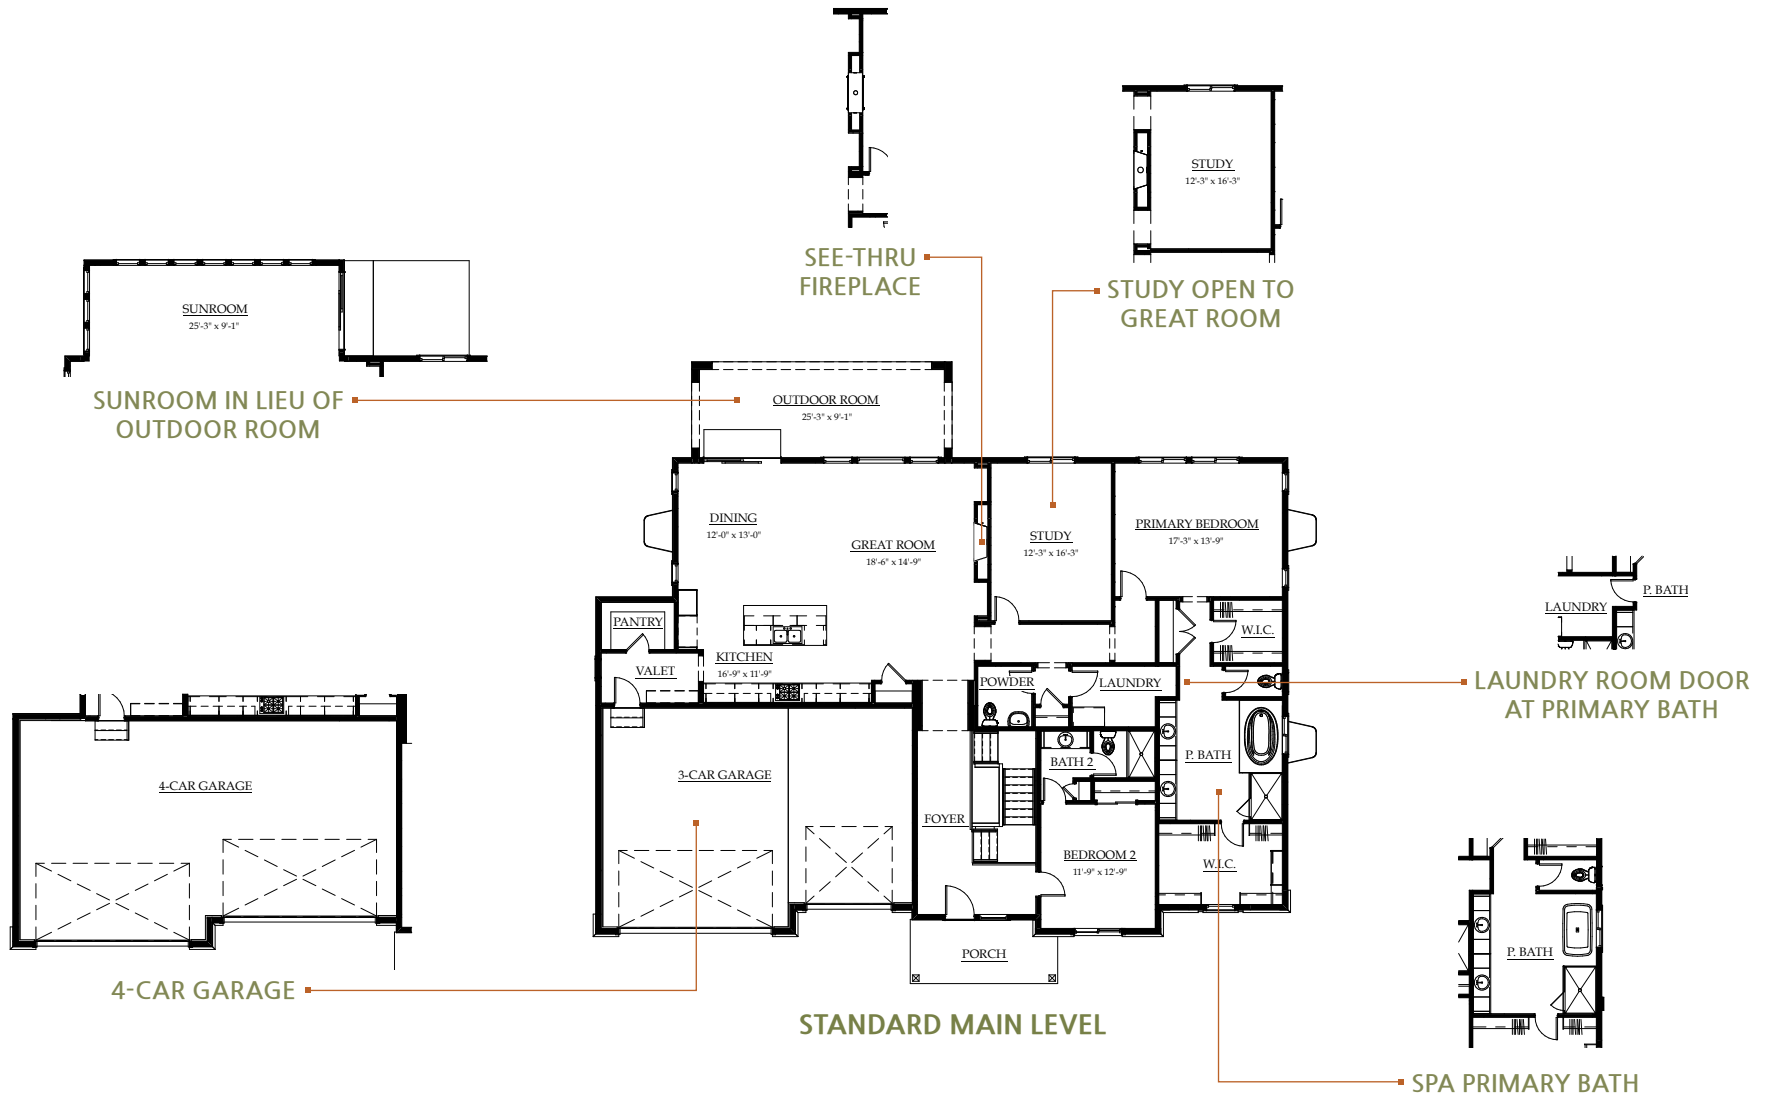

Modern Prairie

Wine Country

Modern Farmhouse

CELEBRITY
Custom Homes

PLAN ONE: RANCH

2,529 finished square feet ♦ 2 to 4 bedrooms
2.5 to 3.5 baths ♦ 3- to 4-car garage

STANDARD MAIN LEVEL

STANDARD LOWER LEVEL

FINISHED BASEMENT WITH ADDITIONAL BEDROOM & FULL BATH

FINISHED BASEMENT WITH 2 ADDITIONAL BEDROOMS & FULL BATH